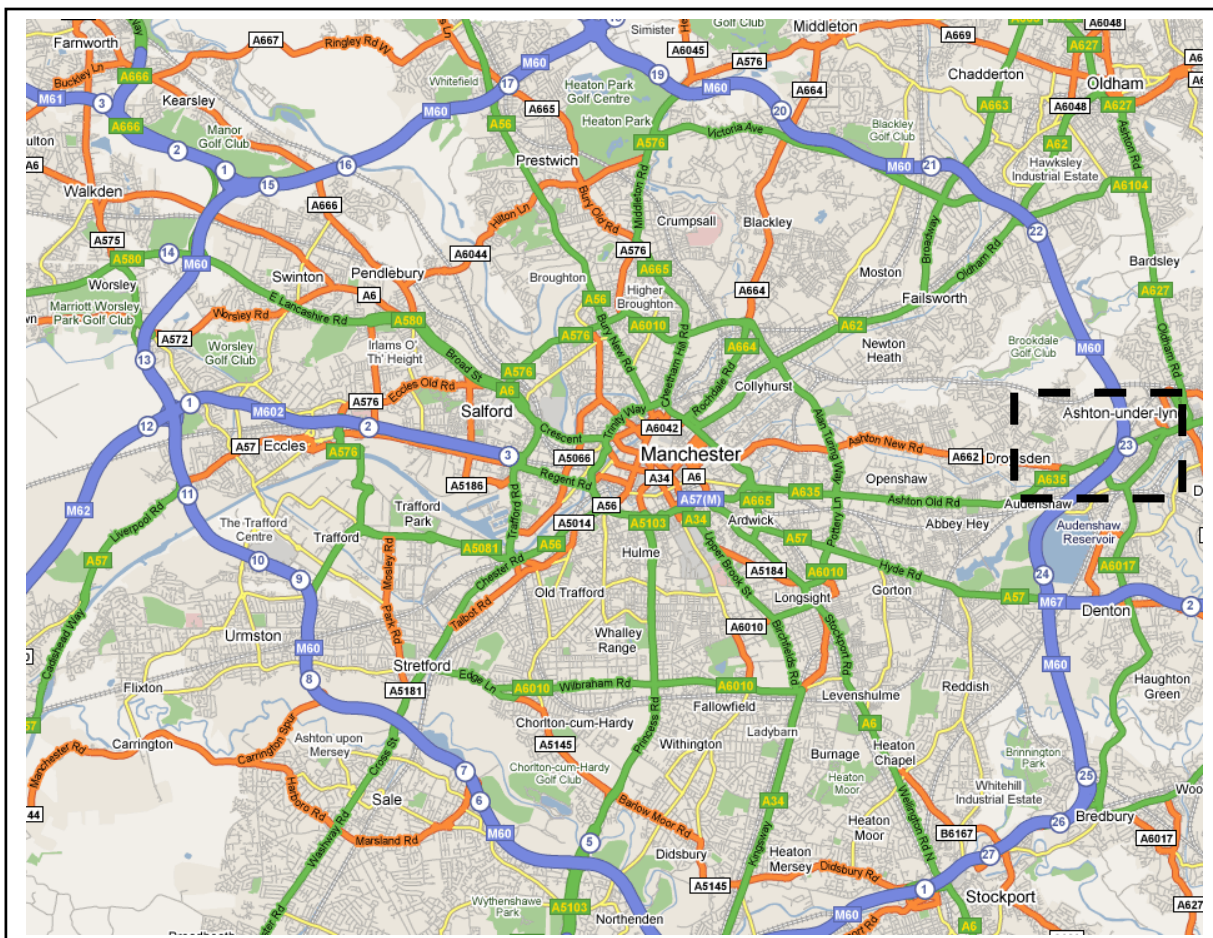

Nexus House

From the North/South:

Leave the M60 at Junction 23 and turn onto the B6390 (Manchester, Ashton-U-Lyne).

At the traffic lights, continue forward (Ashton Moss).

At the traffic lights, turn right onto Lord Sheldon Way.

At the traffic lights, turn right onto Alexandria Drive.

From the City Centre:

Follow the A635 (Ashton Old Road) out of Manchester for approximately 4.5 miles.

Bear left onto Manchester Road (A635) for approx. 0.5 miles.

At the traffic lights, turn left onto Lord Sheldon Way.

At the traffic lights, turn right onto Alexandria Drive.

Greater Manchester Police

Nexus House
Alexandria Drive
Ashton-Under-Lyne
OL7 0QP