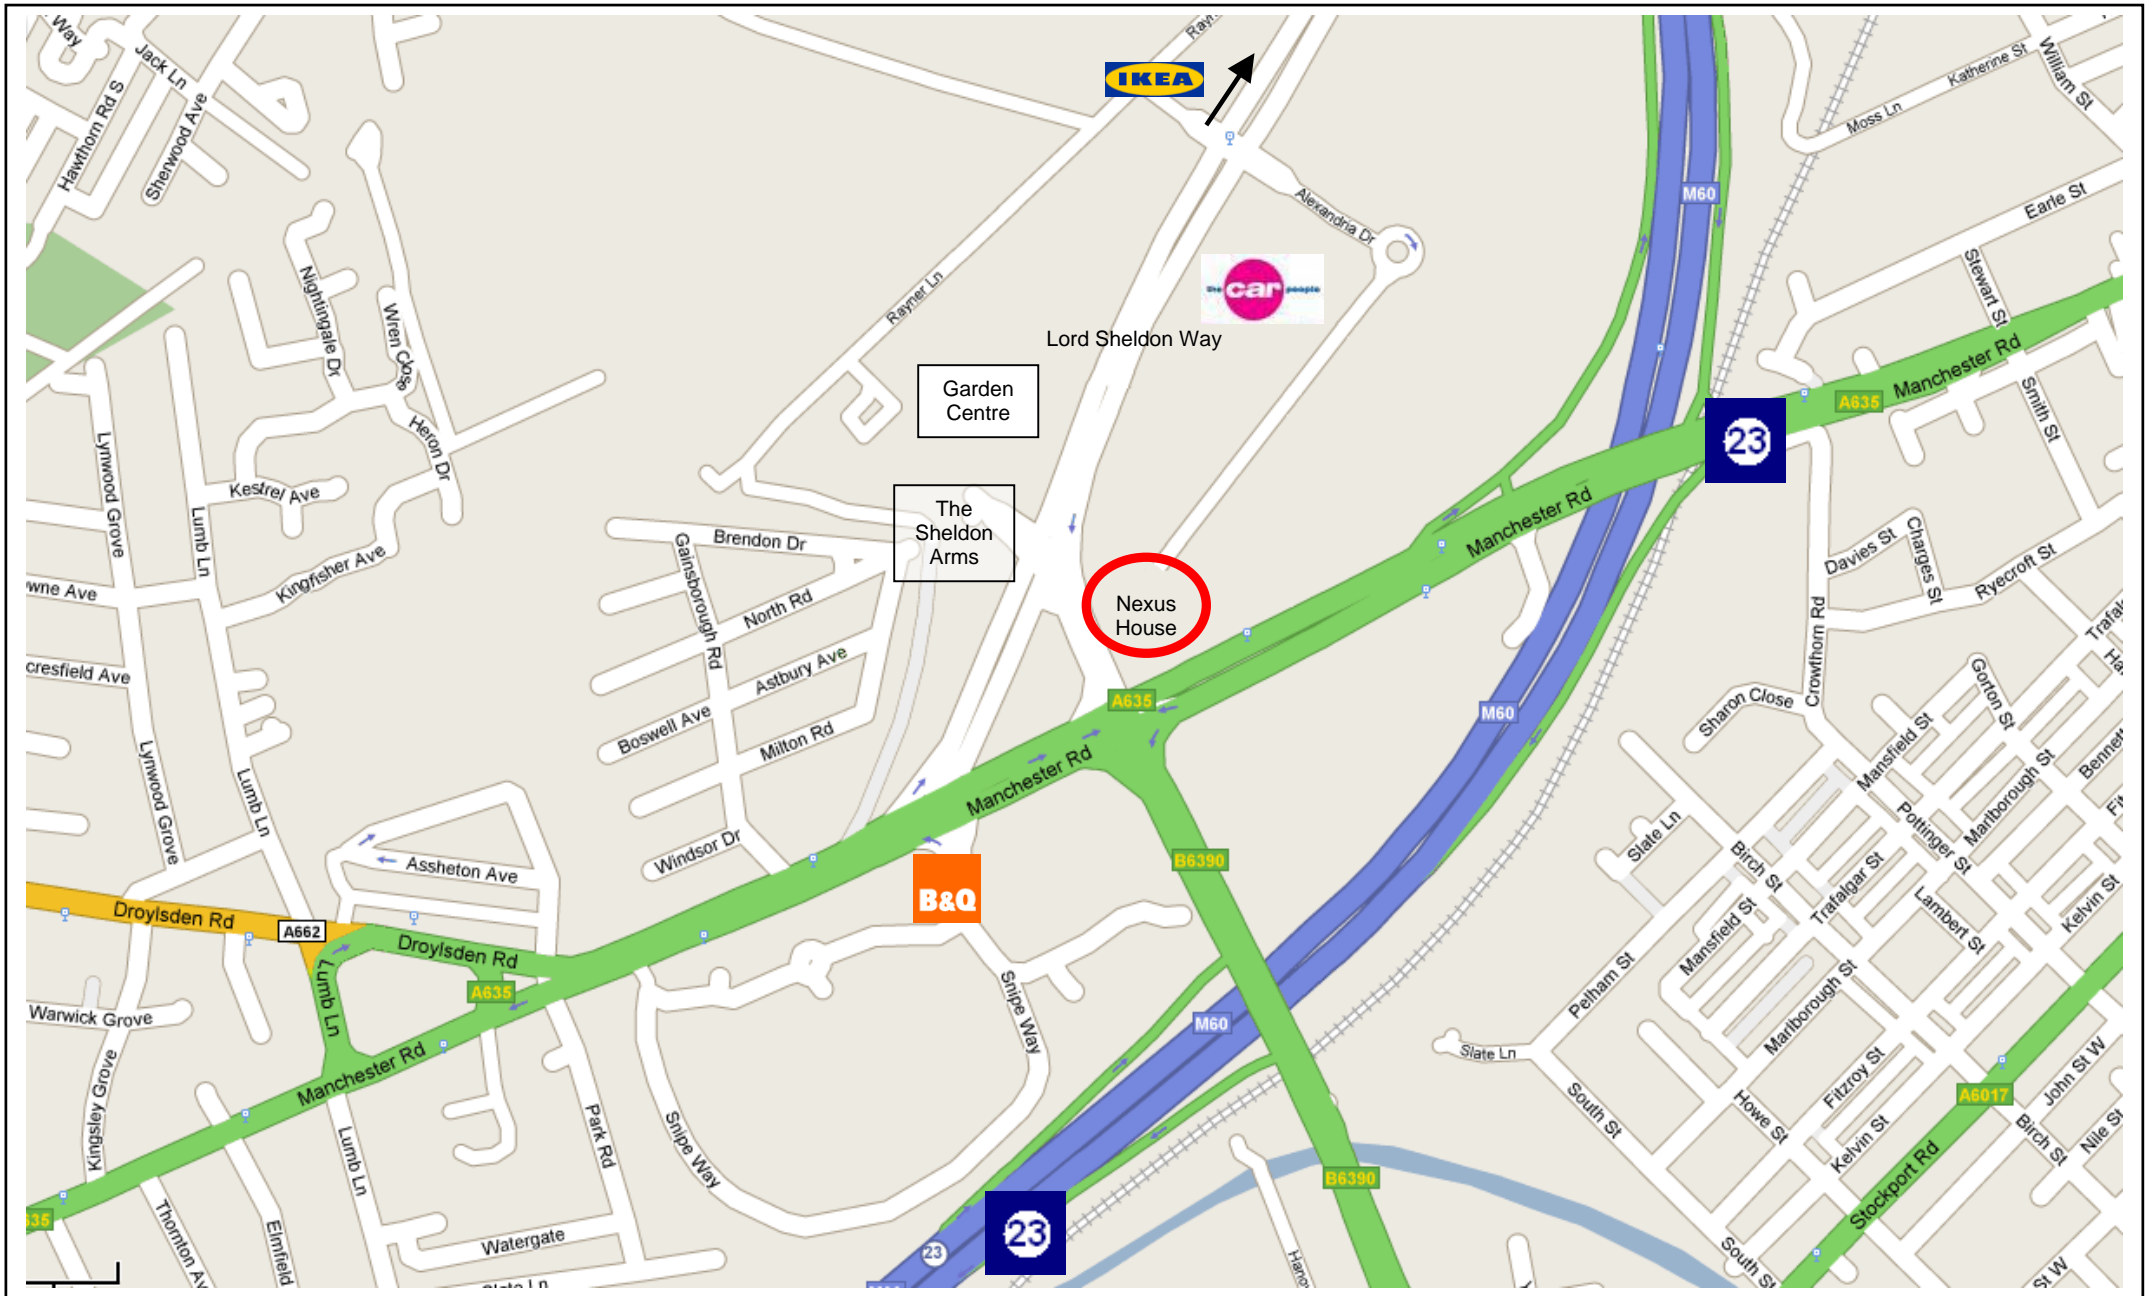

Nexus House

From the North/South:

Leave the M60 at Junction 23 and turn onto the B6390 (Manchester, Ashton-U-Lyne).

At the traffic lights, continue forward (Ashton Moss).

At the traffic lights, turn right onto Lord Sheldon Way.

At the traffic lights, turn right onto Alexandria Drive.

From the City Centre:

Follow the A635 (Ashton Old Road) out of Manchester for approximately 4.5 miles.

Bear left onto Manchester Road (A635) for approx. 0.5 miles.

At the traffic lights, turn left onto Lord Sheldon Way.

At the traffic lights, turn right onto Alexandria Drive.

Greater Manchester Police

Nexus House
Alexandria Drive
Ashton-Under-Lyne
OL7 0QP