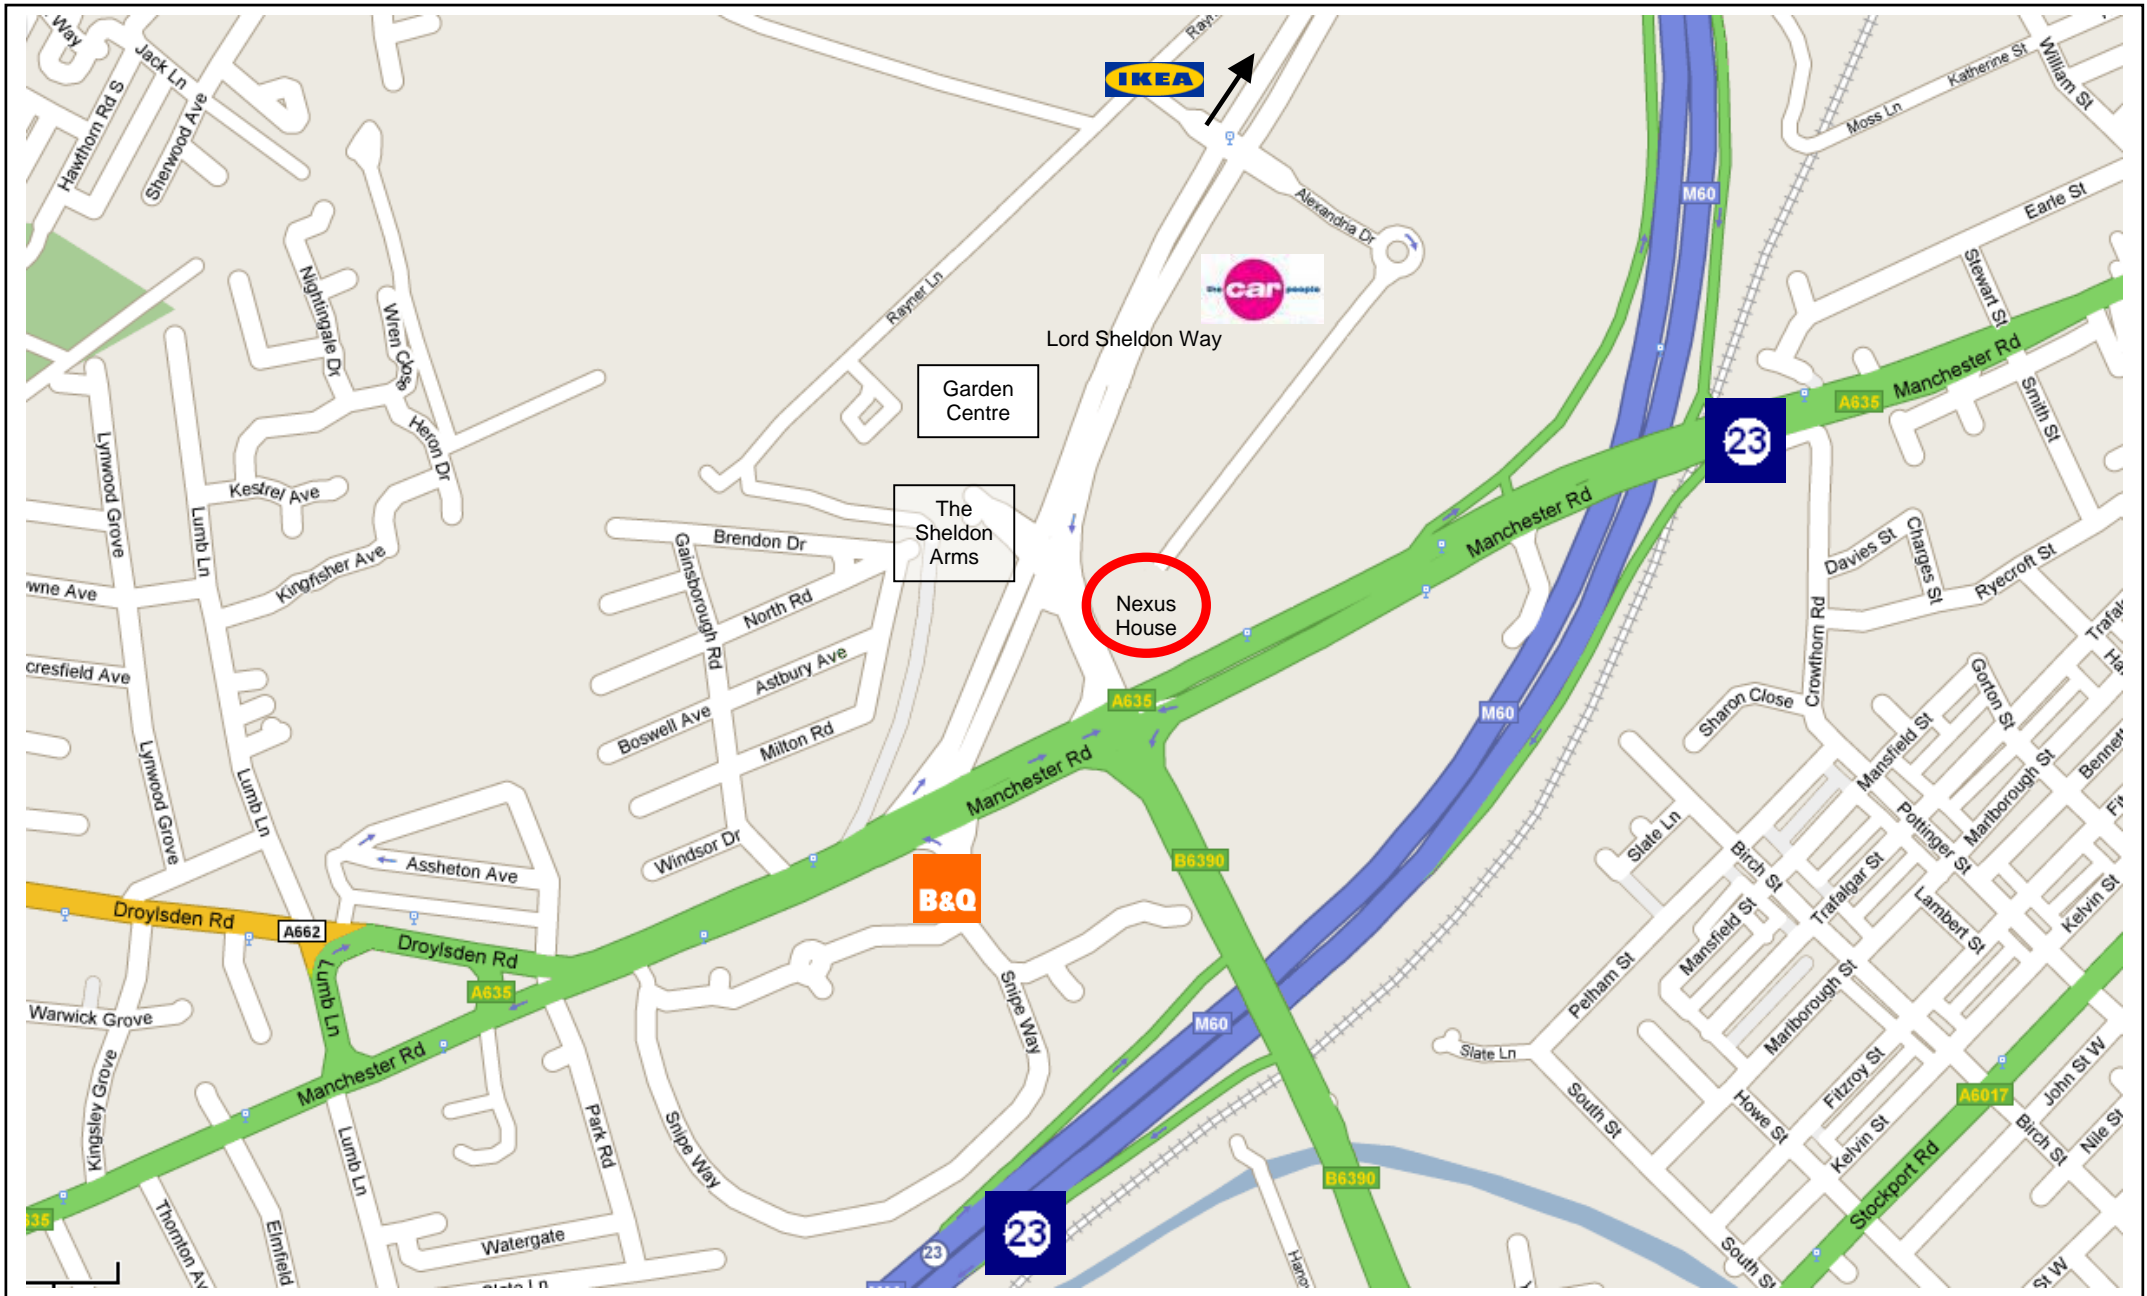

## From the North/South:

Leave the M60 at Junction 23 and turn onto the B6390 (Manchester, Ashton-U-Lyne).

At the traffic lights, continue forward (Ashton Moss).

At the traffic lights, turn right onto Lord Sheldon Way.

At the traffic lights, turn right onto Alexandria Drive.

## From the City Centre:

Follow the A635 (Ashton Old Road) out of Manchester for approximately 4.5 miles.

Bear left onto Manchester Road (A635) for approx. 0.5 miles.

At the traffic lights, turn left onto Lord Sheldon Way.

At the traffic lights, turn right onto Alexandria Drive.

**Greater Manchester Police**

Nexus House  
Alexandria Drive  
Ashton-Under-Lyne  
OL7 0QP