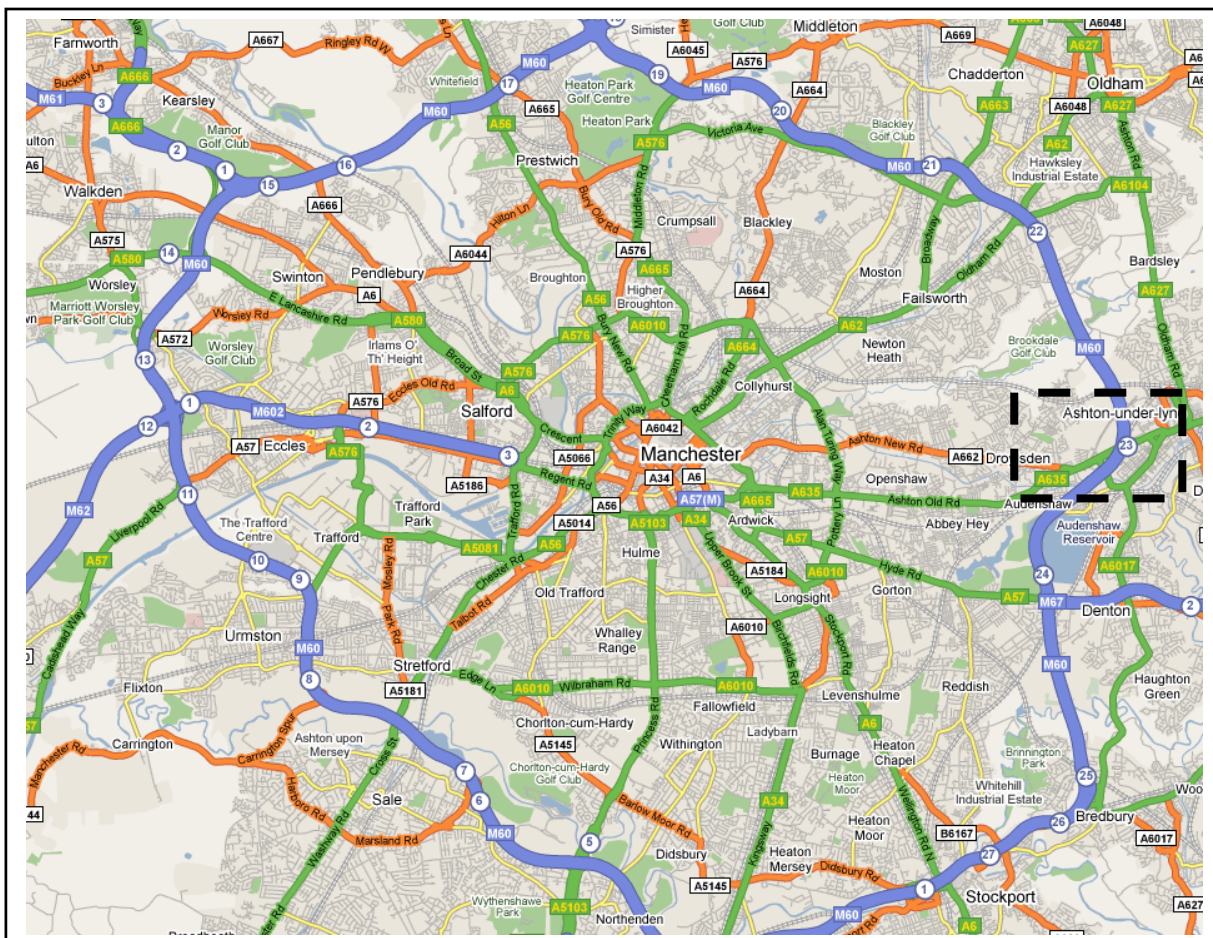

## From the North/South:

Leave the M60 at Junction 23 and turn onto the B6390 (Manchester, Ashton-U-Lyne).

At the traffic lights, continue forward (Ashton Moss).

At the traffic lights, turn right onto Lord Sheldon Way.

At the traffic lights, turn right onto Alexandria Drive.

## From the City Centre:

Follow the A635 (Ashton Old Road) out of Manchester for approximately 4.5 miles.

Bear left onto Manchester Road (A635) for approx. 0.5 miles.

At the traffic lights, turn left onto Lord Sheldon Way.

At the traffic lights, turn right onto Alexandria Drive.

**Greater Manchester Police**

Nexus House  
Alexandria Drive  
Ashton-Under-Lyne  
OL7 0QP